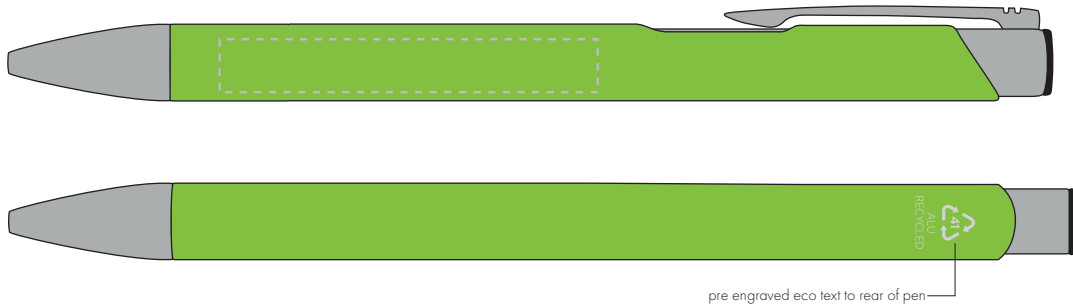

Your Ref:
Our Ref:

Quantity:
Version: 1

Product Code: TPC982001
Product Colour: LIGHT GREEN

PRINTING CONCERNS:

We stock this item in the following colours

PANTONE REFERENCE(S)

- Colour 1
- Colour 2
- Colour 3
- Colour 4

ARTWORK SCALE 100%

ARTWORK SCALE 100%
Side Print Area:
50mm x 7mm

Product Image for visualisation
- colours may vary

The dashed line is to demonstrate print area and will not appear on your printed item

PLEASE NOTE: